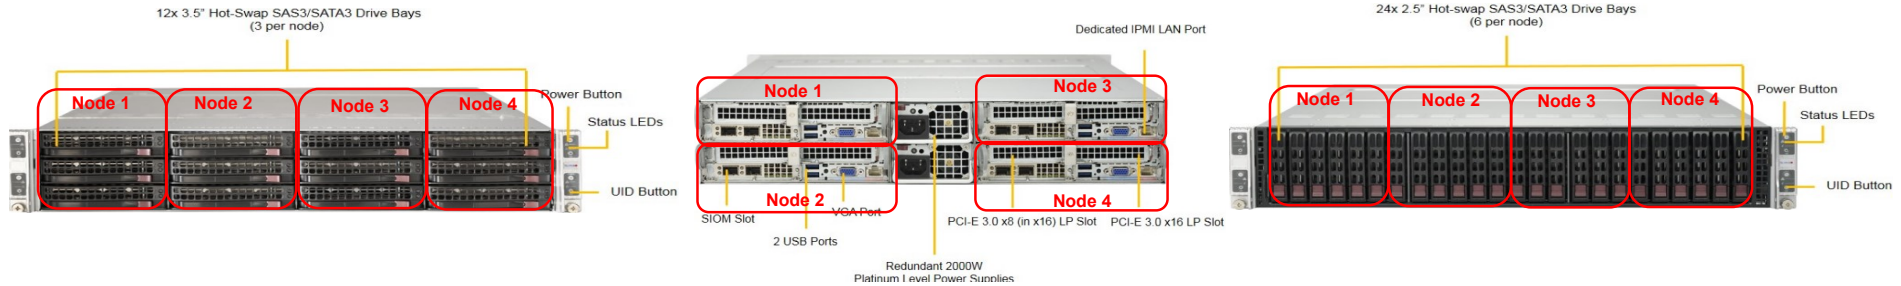

# Ustore Soluções Hiperconvergente

uHC-2000 séries

4 Lâminas por appliance

Modelo	uHC-2435		uHC-2425	
Processadores	Single ou Dual - Família E5-26xx V3 e V4 - LGA 2011 ou Scalable LGA 3647 (Bronze, Silver, Gold e Platinum)			
Armazenamento	Híbrido (HDD + SSD e/ou NVMe*)	All Flash (Full SSD e/ou NVMe*)	Híbrido (HDD + SSD e/ou NVMe*)	All Flash (Full SSD e/ou NVMe*)
Memória	3 x 3,5" - SSD e HDD - all sizes (GB) por lâmina 1 x NVMe PCIe - all sizes (GB) por lâmina	3 x 3,5" - SSD - all sizes (GB) por lâmina 1 x NVMe PCIe - all sizes (GB) por lâmina	6 x 3,5" - SSD e HDD - all sizes (GB) por lâmina 1 x NVMe PCIe - all sizes (GB) por lâmina	24 x 3,5" - SSD - all sizes (GB) por lâmina 1 x NVMe PCIe - all sizes (GB) por lâmina
Conexões de Rede	up to 2 TB, DDR4, ECC, 2666MHz	up to 2 TB, DDR4, ECC, 2666MHz	up to 2 TB, DDR4, ECC, 2666MHz	up to 2 TB, DDR4, ECC, 2666MHz
Certificações	Dual 1Gbs RJ45, Dual 1Gbs LOM, Dual 10Gb SPF+, Dual 10Gb Base-T, Quad 10Gb SPF+, 1x 1Gbps IPMI, Add-on NIC (Optional): Dual-Port 10 GbE SFP+, Dual-Port 10 GbE BASE-T, or Quad-Port 10 GbE SFP+			
Dimensões (W x H x D)	CSAus, FCC, CSA, ICES, CE, KCC, RCM, VCCI-A, BSMI, EAC, SABS, INMETRO, S-MARK, UKRSEPRO, BIS			
Peso	438 x 88 x 774 mm - 2U Net Weight: 72 lbs (32.7 kg) Gross Weight: 90 lbs (40.9 kg)	438 x 88 x 774 mm - 2U Net Weight: 72 lbs (32.7 kg) Gross Weight: 90 lbs (40.9 kg)	438 x 88 x 724 mm - 2U Net Weight: 72 lbs (32.7 kg) Gross Weight: 90 lbs (40.9 kg)	438 x 88 x 724 mm - 2U Net Weight: 72 lbs (32.7 kg) Gross Weight: 90 lbs (40.9 kg)
Refrigeração	4x80mm heavy duty fans with PWM fan speed controls			
Operating Environment	Operating Temperature: 10 °C - 35 °C Non-operating Temperature: -40 °C to 60 °C Operating Relative Humidity: 8% to 90% (non-cond.) Non-operating Relative Humidity: 5% to 95% (non-cond.)			
Power Supply (Dual Supply / Block)	2200W Redundant Power Supplies with PMBus 80 Plus Titanium Level 100-127Vac, 50-60Hz 200-240Vac, 50-60Hz			
Operating Requirements	Input Voltage: 100-240V AC auto-range, Input Frequency: 50-60Hz			